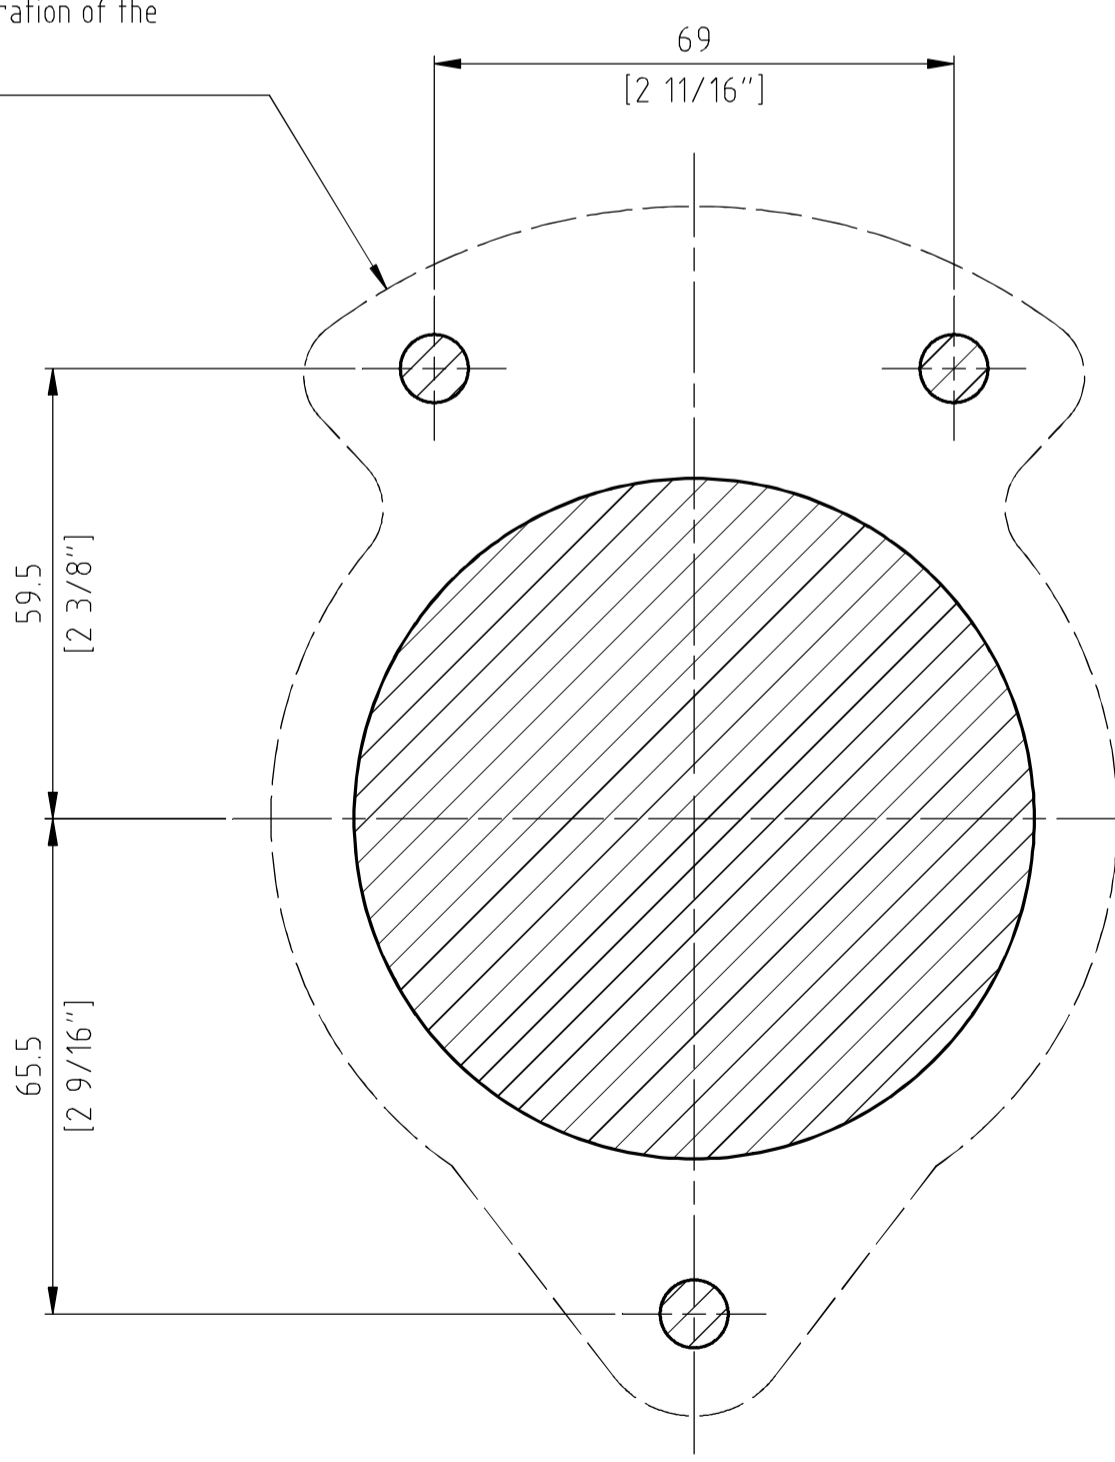

Forward

295
[11 5/8"]

14 - x 4
[9/16"] - x 4

280
[11"]

200
[7 7/8"]

HOLE FOR THE CABLES

40
[1 9/16"]

3
[1/8"]

315
[12 3/8"]

9 - x 3
[3/8"] - x 3

90
[3 9/16"]

Chain-pipe for models:
"Ercole B and E".
Note: Check the chain-pipe position
following the configuration of the
product.

Chain-pipe for models:
"Ercole A - B - C and D".
Note: Check the chain-pipe position
following the configuration of the
product.

--- Overall dimension

— Cutout line