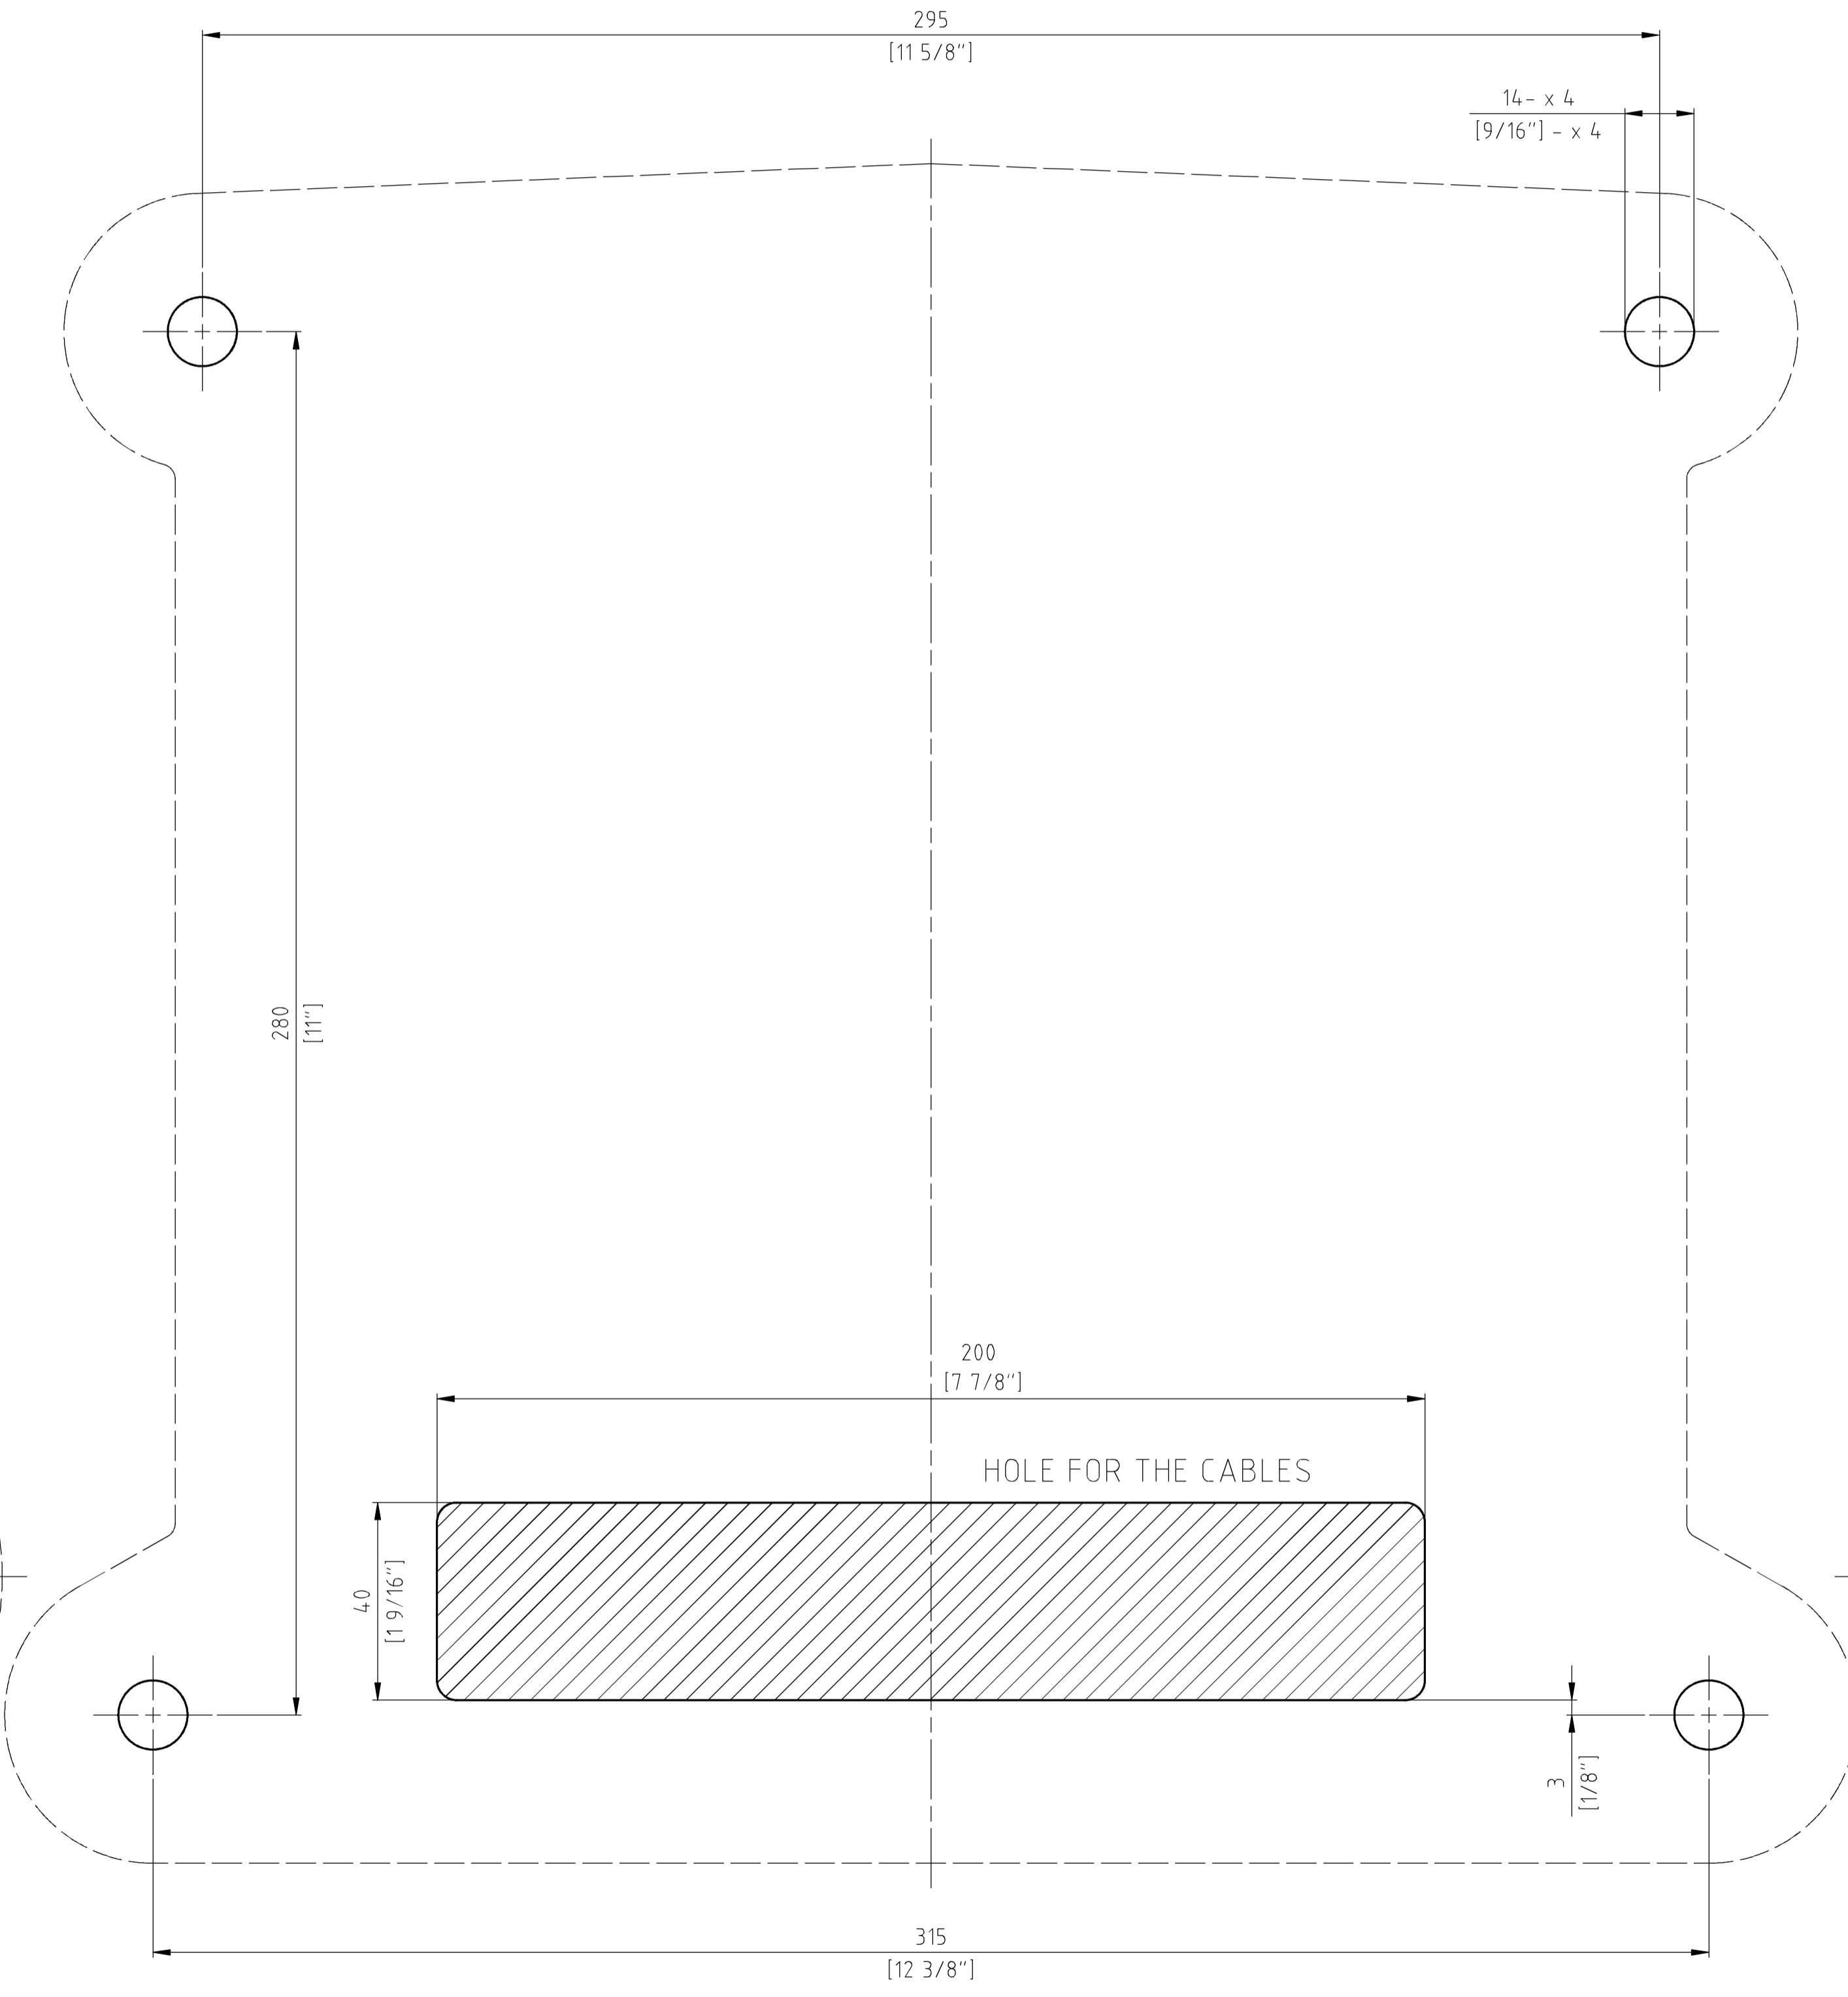

Forward

295
[11 5/8"]

14 - x 4
[9/16"] - x 4

280
[11"]

200
[7 7/8"]

HOLE FOR THE CABLES

40
[1 9/16"]

3
[1/8"]

315
[12 3/8"]

9 - x 3
[3/8"] - x 3

90
[3 9/16"]

Chain-pipe for models:
"Ercole B and E".
Note: Check the chain-pipe position
following the configuration of the
product.

Chain-pipe for models:
"Ercole A - B - C and D".
Note: Check the chain-pipe position
following the configuration of the
product.

--- Overall dimension

— Cutout line