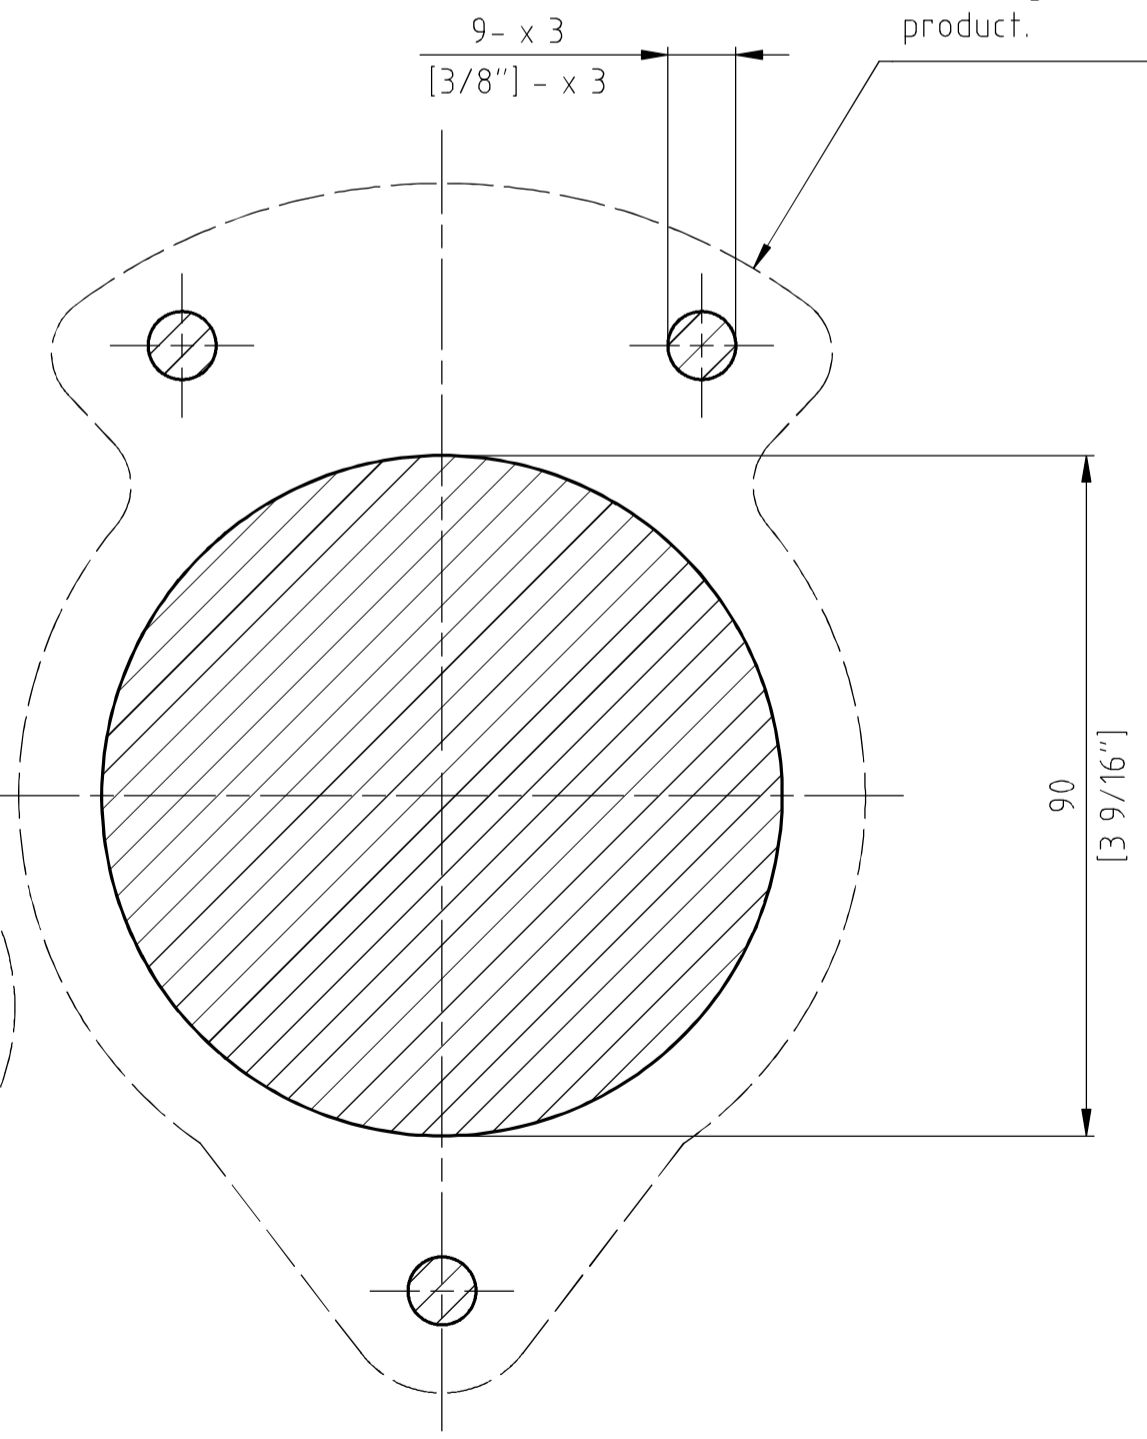

Forward

295
[11 5/8"]

14 - x 4
[9/16"] - x 4

280
[11"]

200
[7 7/8"]

HOLE FOR THE CABLES

40
[1 9/16"]

3
[1/8"]

315
[12 3/8"]

9 - x 3
[3/8"] - x 3

90
[3 9/16"]

Chain-pipe for models:
"Ercole B and E".
Note: Check the chain-pipe position
following the configuration of the
product.

Chain-pipe for models:
"Ercole A - B - C and D".
Note: Check the chain-pipe position
following the configuration of the
product.

--- Overall dimension

— Cutout line