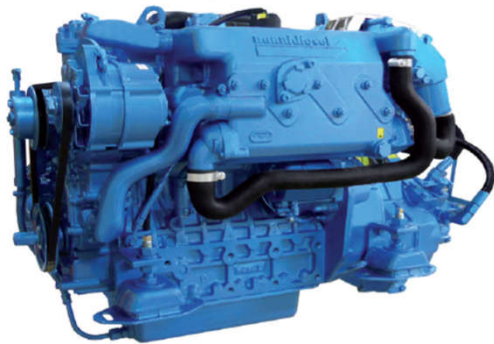

40 hp NANNI - VOLVO COMPARISON

NANNI N4.38 - VOLVO D2-40 main sizes & weight comparison

BRAND	NANNI	VOLVO
MODEL	N4.38	D2-40
Power hp / rpm	37,5 / 3000	39,6 / 3200
Displacement liters	1,5	1,5
Number of cylinders	4	4
overall length mm	892	812 +
overall width mm	465	482
overall height mm	605	574
engine dry weight kg	153	178

50 hp NANNI - VOLVO COMPARISON

NANNI N4.50 - VOLVO D2-50 main sizes & weight comparison

BRAND	NANNI	VOLVO
MODEL	N4.50	D2-50
Power hp / rpm	47,5 / 2800	51 / 3000
Displacement liters	2,2	2,2
Number of cylinders	4	4
overall length mm	933	897
overall width mm	545	544
overall height mm	624	691
engine dry weight kg	229	249

60 hp NANNI - VOLVO COMPARISON

NANNI N4.65 - VOLVO D2-60 main sizes & weight comparison

BRAND	NANNI	VOLVO
MODEL	N4.65	D2-60
Power hp / rpm	59 / 2700	60 / 3000
Displacement liters	2,4	2,2
Number of cylinders	4	4
overall length mm	926	897
overall width mm	515	545
overall height mm	632	693
engine dry weight kg	248	264

80 hp NANNI - VOLVO COMPARISON

NANNI N4.80 - VOLVO D2-75 main sizes & weight comparison

BRAND	NANNI	VOLVO
MODEL	N4.80	D2-75
Power hp / rpm	79/ 2800	75 / 3000
Displacement liters	2,4	2,2
Number of cylinders	4	4
overall length mm	955	897
overall width mm	544	545
overall height mm	663	693
engine dry weight kg	275	264