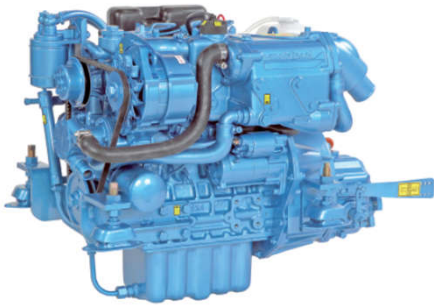

21 hp NANNI - VOLVO COMPARISON

NANNI N3.21 - VOLVO D1-20 main sizes & weight comparison

BRAND	NANNI	VOLVO
MODEL	N3.21	D1-20
Power hp / rpm	19,6 / 3600	18,8 / 3200
Displacement liters	0,719	0,760
Number of cylinders	3	3
overall length mm	660	692
overall width mm	473	471
overall height mm	507	534
engine dry weight kg	106	132

30 hp NANNI - VOLVO COMPARISON

NANNI N3.30 - VOLVO D1-30 main sizes & weight comparison

BRAND	NANNI	VOLVO
MODEL	N3.30	D1-30
Power hp / rpm	29 / 3600	27 / 3200
Displacement liters	1,123	1,13
Number of cylinders	3	3
overall length mm	745	728
overall width mm	468	482
overall height mm	590	553 +
engine dry weight kg	145	140

40 hp NANNI - VOLVO COMPARISON

NANNI N4.38 - VOLVO D2-40 main sizes & weight comparison

BRAND	NANNI	VOLVO
MODEL	N4.38	D2-40
Power hp / rpm	37,5 / 3000	39,6 / 3200
Displacement liters	1,5	1,5
Number of cylinders	4	4
overall length mm	892	812 +
overall width mm	465	482
overall height mm	605	574
engine dry weight kg	153	178

320 hp NANNI - VOLVO COMPARISON

NANNI T8V.320 - VOLVO D4-320 main sizes & weight comparison

BRAND	NANNI	VOLVO
MODEL	T8V.320	D4-320
Power hp / rpm	320/ 3800	320 / 3600
Displacement liters	4,5	3,67
Number of cylinders	8 V	4
overall length mm	1361	1234
overall width mm	841	848
overall height mm	756	794
engine dry weight kg	532	580