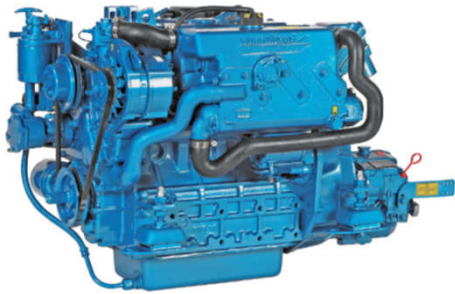

30 hp NANNI - VOLVO COMPARISON

NANNI N3.30 - VOLVO D1-30 main sizes & weight comparison

BRAND	NANNI	VOLVO
MODEL	N3.30	D1-30
Power hp / rpm	29 / 3600	27 / 3200
Displacement liters	1,123	1,13
Number of cylinders	3	3
overall length mm	745	728
overall width mm	468	482
overall height mm	590	553 +
engine dry weight kg	145	140

40 hp NANNI - VOLVO COMPARISON

NANNI N4.38 - VOLVO D2-40 main sizes & weight comparison

BRAND	NANNI	VOLVO
MODEL	N4.38	D2-40
Power hp / rpm	37,5 / 3000	39,6 / 3200
Displacement liters	1,5	1,5
Number of cylinders	4	4
overall length mm	892	812 +
overall width mm	465	482
overall height mm	605	574
engine dry weight kg	153	178

50 hp NANNI - VOLVO COMPARISON

NANNI N4.50 - VOLVO D2-50 main sizes & weight comparison

BRAND	NANNI	VOLVO
MODEL	N4.50	D2-50
Power hp / rpm	47,5 / 2800	51 / 3000
Displacement liters	2,2	2,2
Number of cylinders	4	4
overall length mm	933	897
overall width mm	545	544
overall height mm	624	691
engine dry weight kg	229	249

60 hp NANNI - VOLVO COMPARISON

NANNI N4.65 - VOLVO D2-60 main sizes & weight comparison

BRAND	NANNI	VOLVO
MODEL	N4.65	D2-60
Power hp / rpm	59 / 2700	60 / 3000
Displacement liters	2,4	2,2
Number of cylinders	4	4
overall length mm	926	897
overall width mm	515	545
overall height mm	632	693
engine dry weight kg	248	264