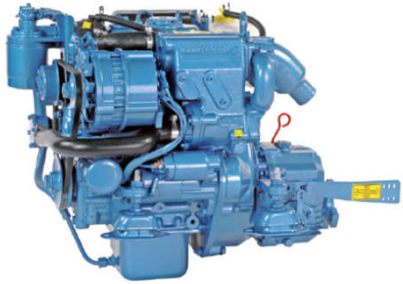

14 hp NANNI - VOLVO COMPARISON

NANNI N2.14 - VOLVO D1-13 main sizes & weight comparison

BRAND	NANNI	VOLVO
MODEL	N2.14	D1-13
Power hp / rpm	14 / 3600	12,2 / 3200
Displacement liters	0,479	0,510
Number of cylinders	2	2
overall length mm	592	662
overall width mm	466	483
overall height mm	504	518
engine dry weight kg	92	111

21 hp NANNI - VOLVO COMPARISON

NANNI N3.21 - VOLVO D1-20 main sizes & weight comparison

BRAND	NANNI	VOLVO
MODEL	N3.21	D1-20
Power hp / rpm	19,6 / 3600	18,8 / 3200
Displacement liters	0,719	0,760
Number of cylinders	3	3
overall length mm	660	692
overall width mm	473	471
overall height mm	507	534
engine dry weight kg	106	132

30 hp NANNI - VOLVO COMPARISON

NANNI N3.30 - VOLVO D1-30 main sizes & weight comparison

BRAND	NANNI	VOLVO
MODEL	N3.30	D1-30
Power hp / rpm	29 / 3600	27 / 3200
Displacement liters	1,123	1,13
Number of cylinders	3	3
overall length mm	745	728
overall width mm	468	482
overall height mm	590	553 +
engine dry weight kg	145	140

320 hp NANNI - VOLVO COMPARISON

NANNI T8V.320 - VOLVO D4-320 main sizes & weight comparison

BRAND	NANNI	VOLVO
MODEL	T8V.320	D4-320
Power hp / rpm	320/ 3800	320 / 3600
Displacement liters	4,5	3,67
Number of cylinders	8 V	4
overall length mm	1361	1234
overall width mm	841	848
overall height mm	756	794
engine dry weight kg	532	580