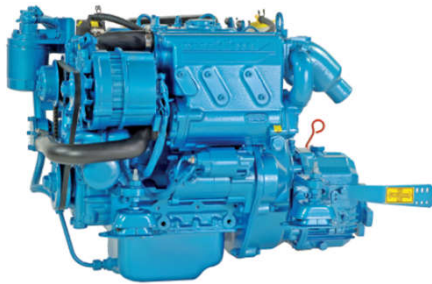

14 hp NANNI - VOLVO COMPARISON

NANNI N2.14 - VOLVO D1-13 main sizes & weight comparison

BRAND	NANNI	VOLVO
MODEL	N2.14	D1-13
Power hp / rpm	14 / 3600	12,2 / 3200
Displacement liters	0,479	0,510
Number of cylinders	2	2
overall length mm	592	662
overall width mm	466	483
overall height mm	504	518
engine dry weight kg	92	111

21 hp NANNI - VOLVO COMPARISON

NANNI N3.21 - VOLVO D1-20 main sizes & weight comparison

BRAND	NANNI	VOLVO
MODEL	N3.21	D1-20
Power hp / rpm	19,6 / 3600	18,8 / 3200
Displacement liters	0,719	0,760
Number of cylinders	3	3
overall length mm	660	692
overall width mm	473	471
overall height mm	507	534
engine dry weight kg	106	132

30 hp NANNI - VOLVO COMPARISON

NANNI N3.30 - VOLVO D1-30 main sizes & weight comparison

BRAND	NANNI	VOLVO
MODEL	N3.30	D1-30
Power hp / rpm	29 / 3600	27 / 3200
Displacement liters	1,123	1,13
Number of cylinders	3	3
overall length mm	745	728
overall width mm	468	482
overall height mm	590	553 +
engine dry weight kg	145	140

320 hp NANNI - VOLVO COMPARISON

NANNI T8V.320 - VOLVO D4-320 main sizes & weight comparison

BRAND	NANNI	VOLVO
MODEL	T8V.320	D4-320
Power hp / rpm	320/ 3800	320 / 3600
Displacement liters	4,5	3,67
Number of cylinders	8 V	4
overall length mm	1361	1234
overall width mm	841	848
overall height mm	756	794
engine dry weight kg	532	580