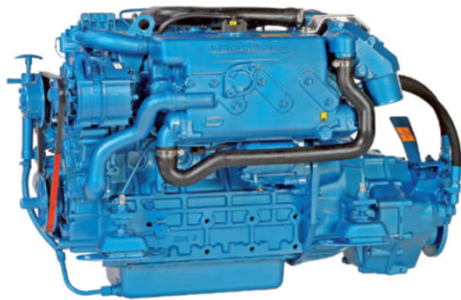

40 hp NANNI - VOLVO COMPARISON

NANNI N4.38 - VOLVO D2-40 main sizes & weight comparison

BRAND	NANNI	VOLVO
MODEL	N4.38	D2-40
Power hp / rpm	37,5 / 3000	39,6 / 3200
Displacement liters	1,5	1,5
Number of cylinders	4	4
overall length mm	892	812 +
overall width mm	465	482
overall height mm	605	574
engine dry weight kg	153	178

50 hp NANNI - VOLVO COMPARISON

NANNI N4.50 - VOLVO D2-50 main sizes & weight comparison

BRAND	NANNI	VOLVO
MODEL	N4.50	D2-50
Power hp / rpm	47,5 / 2800	51 / 3000
Displacement liters	2,2	2,2
Number of cylinders	4	4
overall length mm	933	897
overall width mm	545	544
overall height mm	624	691
engine dry weight kg	229	249

60 hp NANNI - VOLVO COMPARISON

NANNI N4.65 - VOLVO D2-60 main sizes & weight comparison

BRAND	NANNI	VOLVO
MODEL	N4.65	D2-60
Power hp / rpm	59 / 2700	60 / 3000
Displacement liters	2,4	2,2
Number of cylinders	4	4
overall length mm	926	897
overall width mm	515	545
overall height mm	632	693
engine dry weight kg	248	264

80 hp NANNI - VOLVO COMPARISON

NANNI N4.80 - VOLVO D2-75 main sizes & weight comparison

BRAND	NANNI	VOLVO
MODEL	N4.80	D2-75
Power hp / rpm	79/ 2800	75 / 3000
Displacement liters	2,4	2,2
Number of cylinders	4	4
overall length mm	955	897
overall width mm	544	545
overall height mm	663	693
engine dry weight kg	275	264