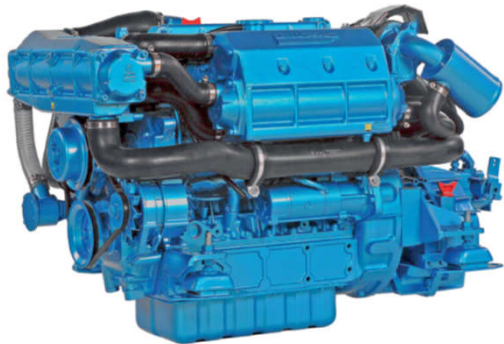

80 hp NANNI - VOLVO COMPARISON

NANNI N4.80 - VOLVO D2-75 main sizes & weight comparison

BRAND	NANNI	VOLVO
MODEL	N4.80	D2-75
Power hp / rpm	79/ 2800	75 / 3000
Displacement liters	2,4	2,2
Number of cylinders	4	4
overall length mm	955	897
overall width mm	544	545
overall height mm	663	693
engine dry weight kg	275	264

115 hp NANNI - VOLVO COMPARISON

NANNI N4.115 - VOLVO D3-110 main sizes & weight comparison

BRAND	NANNI	VOLVO
MODEL	N4.115	D3-110
Power hp / rpm	115/ 2600	110 / 3000
Displacement liters	3,8	2,4
Number of cylinders	4	5
overall length mm	1055	1060
overall width mm	580	718
overall height mm	728	751
engine dry weight kg	378	297

230 hp NANNI - VOLVO COMPARISON

NANNI T4.230 - VOLVO D4-230 main sizes & weight comparison

BRAND	NANNI	VOLVO
MODEL	T4.230	D4-230
Power hp / rpm	230/ 3600	230 / 3400
Displacement liters	3,0	3,67
Number of cylinders	4	4
overall length mm	1130	1234
overall width mm	702	848
overall height mm	738	794
engine dry weight kg	393	565