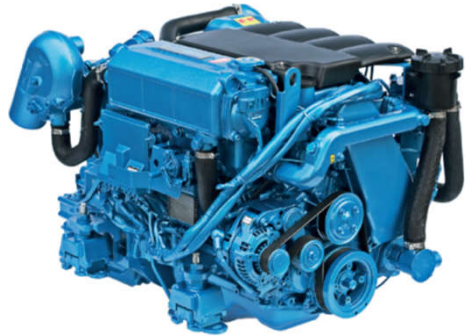

80 hp NANNI - VOLVO COMPARISON

NANNI N4.80 - VOLVO D2-75 main sizes & weight comparison

BRAND	NANNI	VOLVO
MODEL	N4.80	D2-75
Power hp / rpm	79/ 2800	75 / 3000
Displacement liters	2,4	2,2
Number of cylinders	4	4
overall length mm	955	897
overall width mm	544	545
overall height mm	663	693
engine dry weight kg	275	264

115 hp NANNI - VOLVO COMPARISON

NANNI N4.115 - VOLVO D3-110 main sizes & weight comparison

BRAND	NANNI	VOLVO
MODEL	N4.115	D3-110
Power hp / rpm	115/ 2600	110 / 3000
Displacement liters	3,8	2,4
Number of cylinders	4	5
overall length mm	1055	1060
overall width mm	580	718
overall height mm	728	751
engine dry weight kg	378	297

230 hp NANNI - VOLVO COMPARISON

NANNI T4.230 - VOLVO D4-230 main sizes & weight comparison

BRAND	NANNI	VOLVO
MODEL	T4.230	D4-230
Power hp / rpm	230/ 3600	230 / 3400
Displacement liters	3,0	3,67
Number of cylinders	4	4
overall length mm	1130	1234
overall width mm	702	848
overall height mm	738	794
engine dry weight kg	393	565