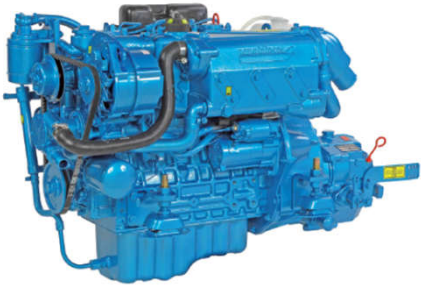

21 hp NANNI - VOLVO COMPARISON

NANNI N3.21 - VOLVO D1-20 main sizes & weight comparison

BRAND	NANNI	VOLVO
MODEL	N3.21	D1-20
Power hp / rpm	19,6 / 3600	18,8 / 3200
Displacement liters	0,719	0,760
Number of cylinders	3	3
overall length mm	660	692
overall width mm	473	471
overall height mm	507	534
engine dry weight kg	106	132

30 hp NANNI - VOLVO COMPARISON

NANNI N3.30 - VOLVO D1-30 main sizes & weight comparison

BRAND	NANNI	VOLVO
MODEL	N3.30	D1-30
Power hp / rpm	29 / 3600	27 / 3200
Displacement liters	1,123	1,13
Number of cylinders	3	3
overall length mm	745	728
overall width mm	468	482
overall height mm	590	553 +
engine dry weight kg	145	140

40 hp NANNI - VOLVO COMPARISON

NANNI N4.38 - VOLVO D2-40 main sizes & weight comparison

BRAND	NANNI	VOLVO
MODEL	N4.38	D2-40
Power hp / rpm	37,5 / 3000	39,6 / 3200
Displacement liters	1,5	1,5
Number of cylinders	4	4
overall length mm	892	812 +
overall width mm	465	482
overall height mm	605	574
engine dry weight kg	153	178

50 hp NANNI - VOLVO COMPARISON

NANNI N4.50 - VOLVO D2-50 main sizes & weight comparison

BRAND	NANNI	VOLVO
MODEL	N4.50	D2-50
Power hp / rpm	47,5 / 2800	51 / 3000
Displacement liters	2,2	2,2
Number of cylinders	4	4
overall length mm	933	897
overall width mm	545	544
overall height mm	624	691
engine dry weight kg	229	249